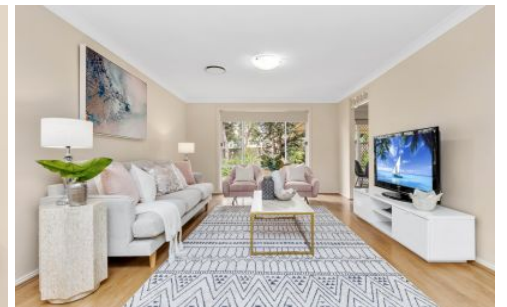

Mountview^{RE}

21 Tallow Place Glenwood NSW

5 🛏️ 2 🚿 2 🚗

Mountview RE is proud to present this stunning family home nestled on the high side of the street in one of Glenwood's most sought after pockets. The owners have recently updated the home with painting, new flooring, new turf, new appliances as well as lighting. All the hard work has been done for you to move right in.

Price : $ 1,400,000
Land Size : 450 sqm
View : <https://www.mountviewre.com.au/sale/nsw/western-sydney/glenwood/residential/house/7170486>

Boasting:

- Numerous open plan living and dining areas in a very spacious and versatile floorplan
- Great sized rooms with the master having its own ensuite and walk in robe
- Neat and tidy kitchen with breakfast bar, dishwasher, brand new oven and ample storage space
- Fifth bedroom downstairs
- Huge undercover alfresco perfect for entertaining with plenty of backyard space for the kids