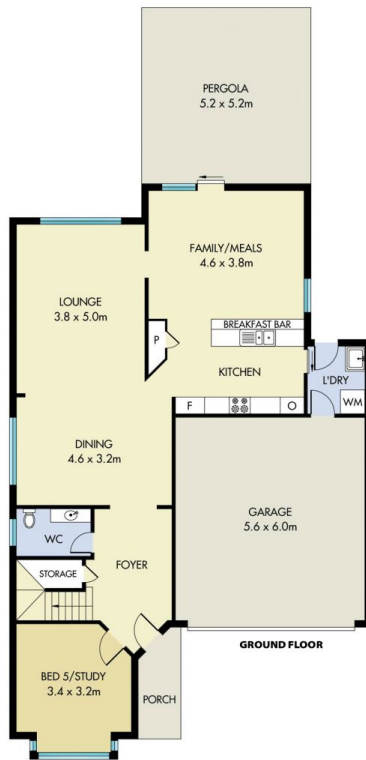

GROUND FLOOR