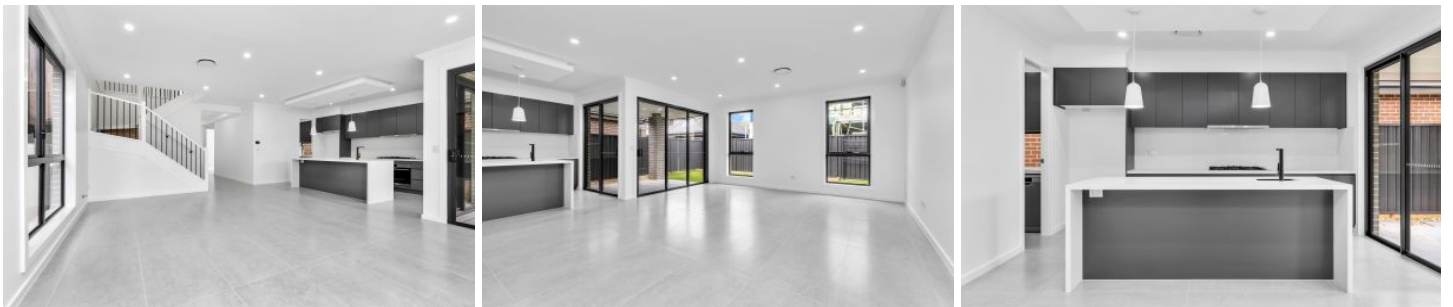

Mountview^{RE}

39 Werribee Street Marsden Park NSW

5 🛏 3 🚿 1 🚗

Mountview RE is proud to present this BRAND NEW architect-designed family home. Filled with premium quality fittings and fixtures throughout we guarantee you won't find anything else like it in the area.

View : <https://www.mountviewre.com.au/lease/nsw/western-sydney/marsden-park/residential/house/7160582>

Featuring:

? Practical and spacious floorplan with numerous living areas and plenty of sunlight throughout

- ? 5 bedrooms
- ? Ensuite to Master bedroom
- ? Modern and spacious kitchen
- ? Floor to-ceiling tiles throughout all 3 bathrooms
- ? Huge Covered Alfresco area
- ? Intercom