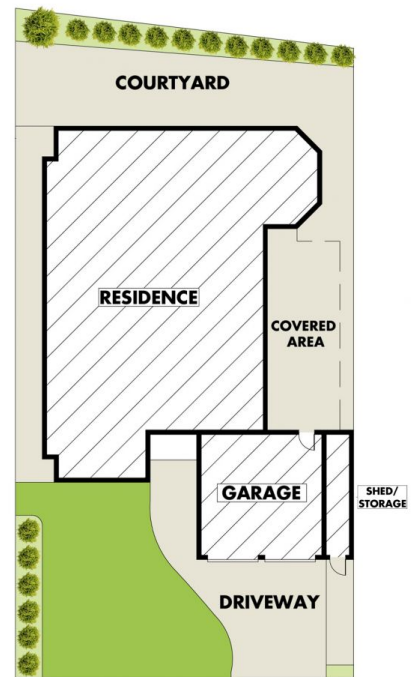

104 CURTIS CIRCUIT KELLYVILLE