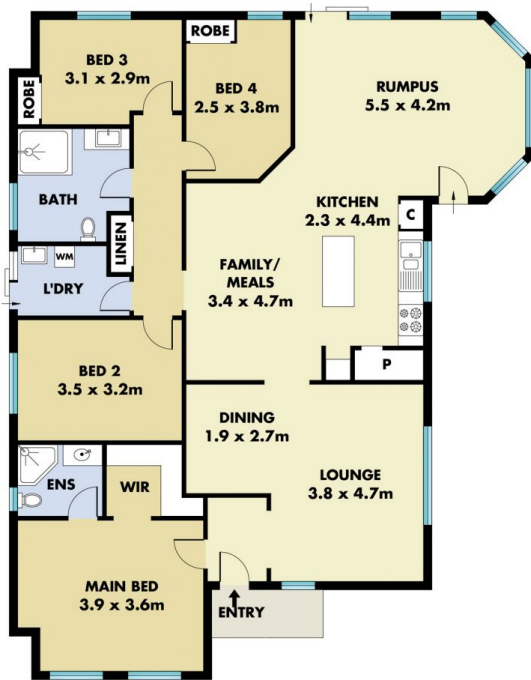

104 CURTIS CIRCUIT KELLYVILLE