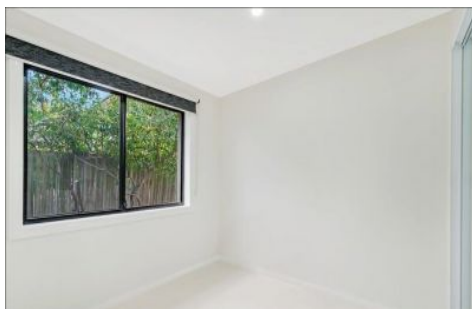

Mountview^{RE}