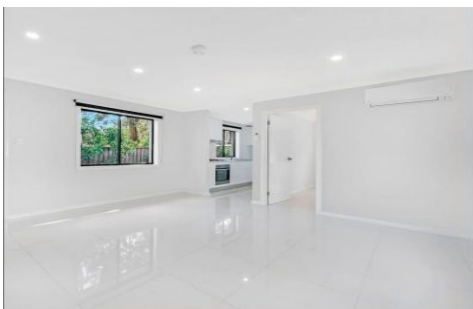

Mountview^{RE}

2a Daniel Avenue Baulkham Hills NSW

2  1  1 

Mountview RE presents this newly renovated Granny flat on a great sized block, close to public transport routes, local parks and quality schools including the popular Matthew Pearce Public School.

View : <https://www.mountviewre.com.au/lease/nsw/hills/baulkham-hills/residential/house/7129206>

Property Features Include:

- two bedrooms
- spacious living and dining area
- functional kitchen
- bathroom and laundry