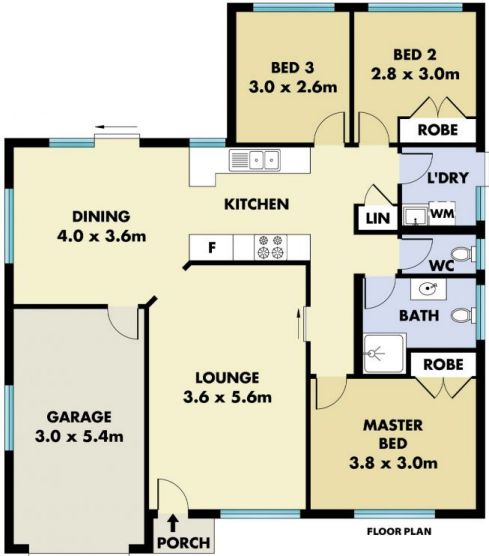

7 SHELLEY CRESCENT BLACKTOWN