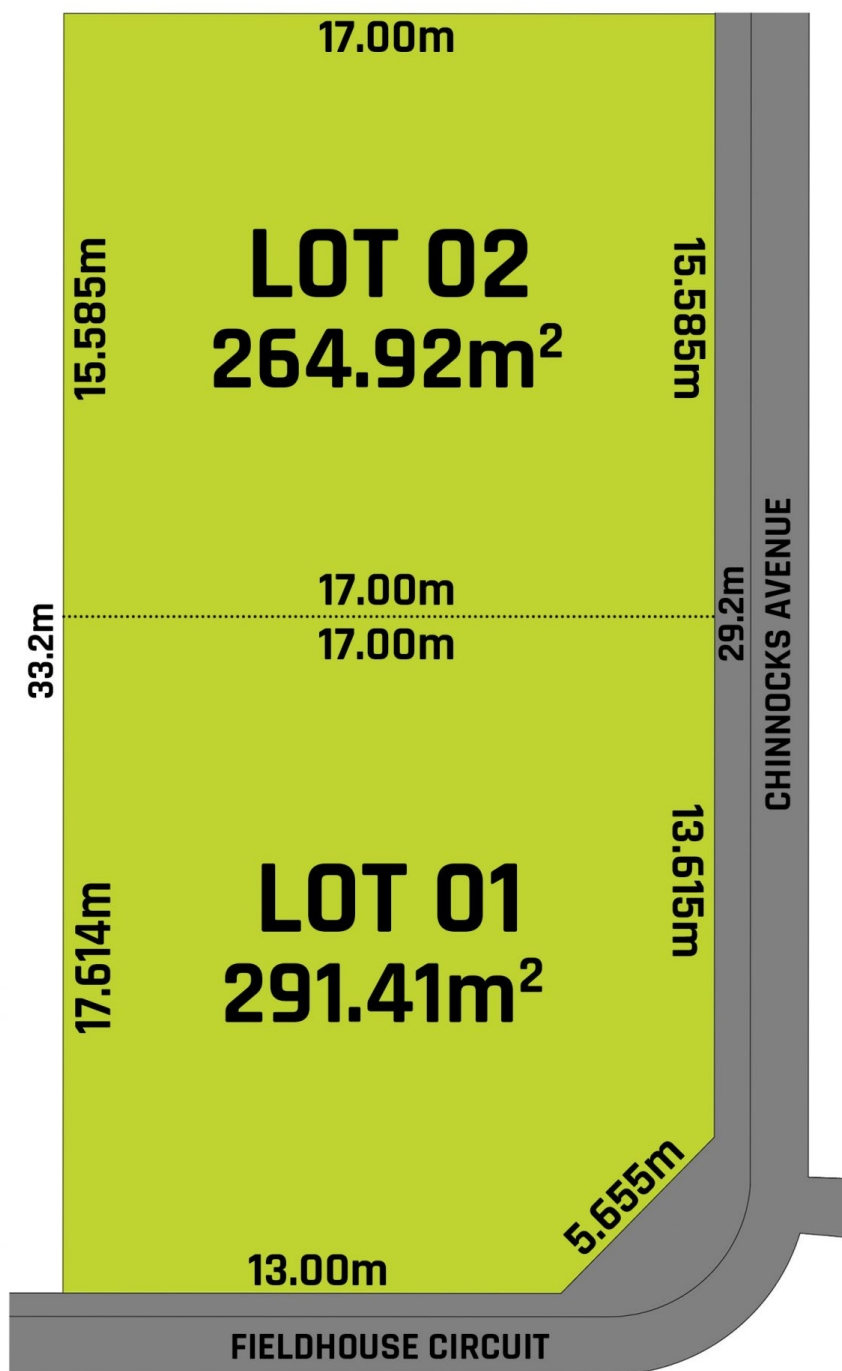

Malwinder Pandher
02 8883 3592

LOT 5175 - 26 FIELDHOUSE CIRCUIT, CAMPBELLTOWN

DISCLAIMER:
PLANS SHOWN ARE FOR MARKETING PURPOSES ONLY. ALL DIMENSIONS ARE APPROXIMATE AND NOT TO SCALE. THEY ARE SUBJECT TO ERRORS AND INACCURACIES AND NO LIABILITY WILL BE ACCEPTED. INTERESTED PARTIES SHOULD MAKE THEIR OWN INQUIRIES.

Mountview_{RE}