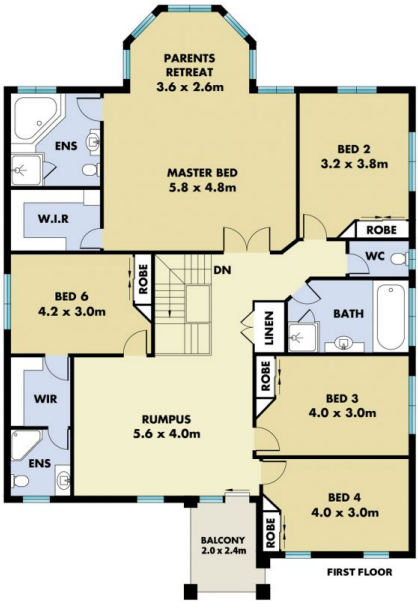

49 VALENTI CRESCENT KELLYVILLE