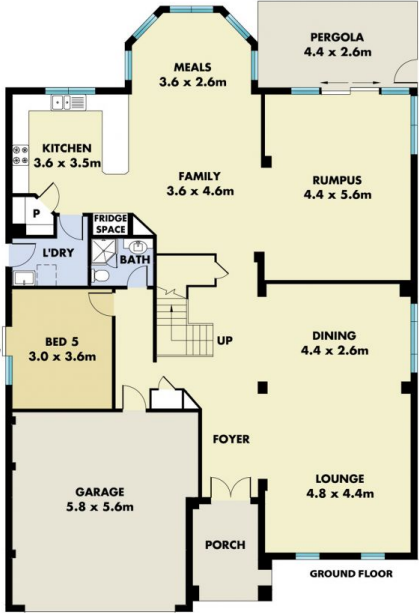

49 VALENTI CRESCENT KELLYVILLE