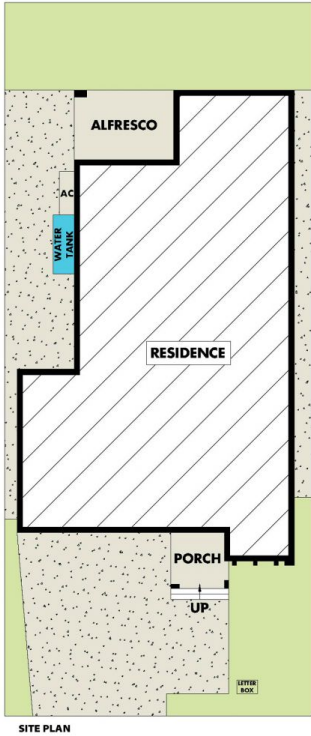

SITE PLAN

7 AVOCET CIRCUIT MARSDEN PARK