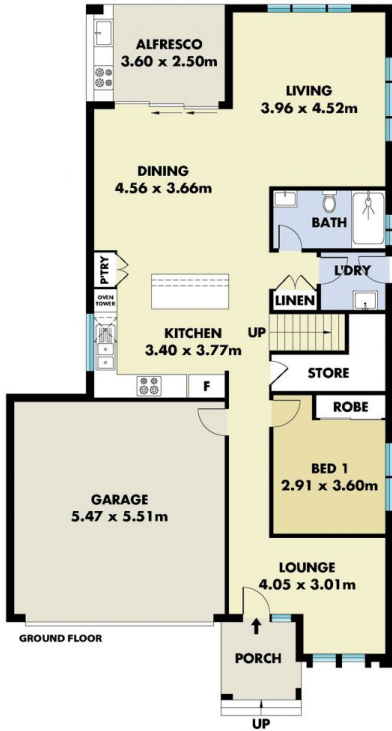

GROUND FLOOR