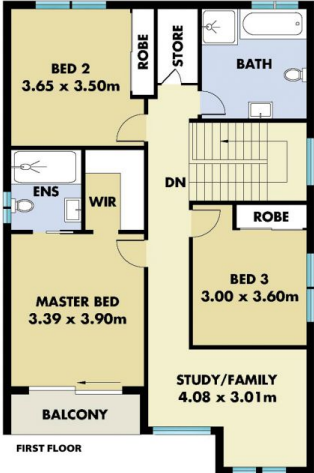

FIRST FLOOR

7 AVOCET CIRCUIT MARSDEN PARK