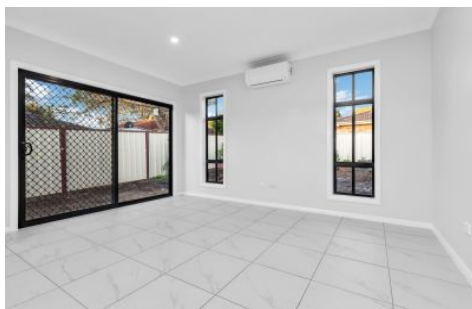

Mountview^{RE}

37a Sorrento Drive Glenwood NSW

2 1 1

Mountview RE is proud to present this spacious brand new stunning granny flat in the highly sought-after Caddies Creek Public School catchment of Glenwood.

View : <https://www.mountviewre.com.au/lease/nsw/western-sydney/glenwood/residential/house/7011359>

Property Features:

- Ceiling height 2.7 m
- Splashback window to kitchen
- Kitchen benchtop upgrade to Stone with 40m
- Extended wardrobe in bedroom
- Bathroom Floor to Ceiling Tiles
- Separate Laundry Setup with combo washer/dryer
- Separate Electricity, Gas and Water meter
- Private fencing around the granny flat