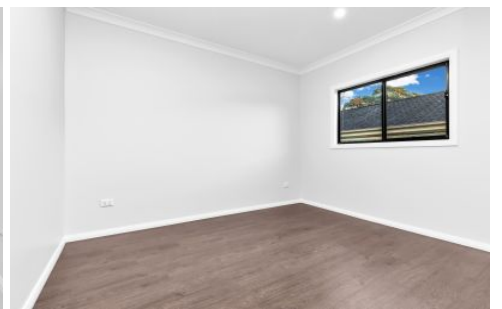

Mountview^{RE}