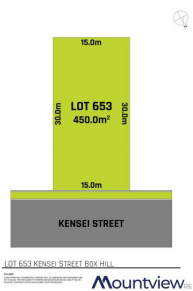

Mountview_{RE}

653/12 Kensei Street Box Hill NSW

Mountview Real Estate exclusively presents another level, Perfect rectangular 15m*30m lot of 450sqm located in one of Sydney's fastest-growing areas in Gables.

Price : \$ 1,095,000
Land Size : 450 sqm
View : <https://www.mountviewre.com.au/sale/nsw/western-sydney/box-hill/residential/land/6944170>

Inder Nirman
02 8883 3592

Ravi Goyal
02 8883 3592