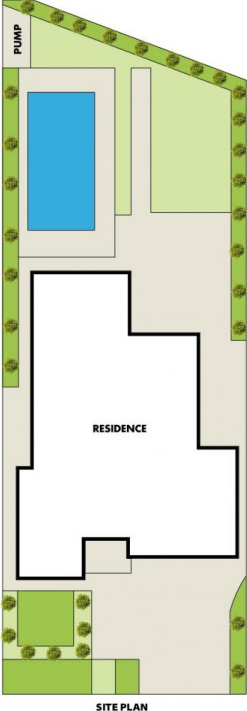

4 WATERFALL CRESCENT BELLA VISTA