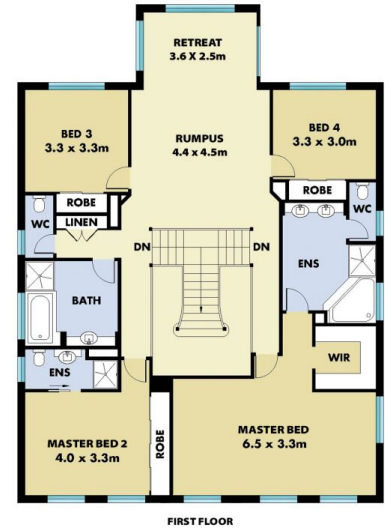

17 YALDARA STREET KELLYVILLE RIDGE