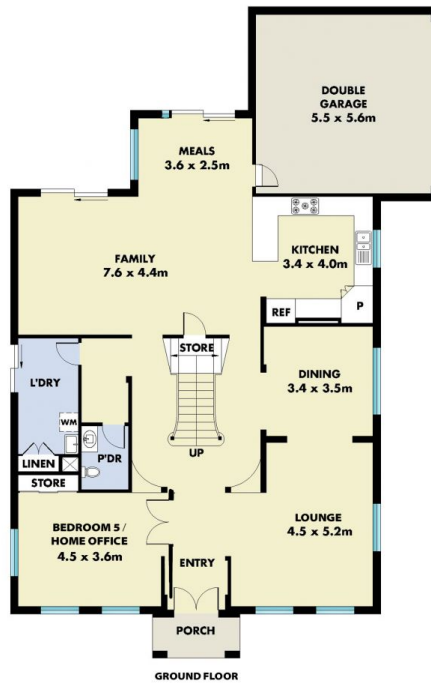

17 YALDARA STREET KELLYVILLE RIDGE