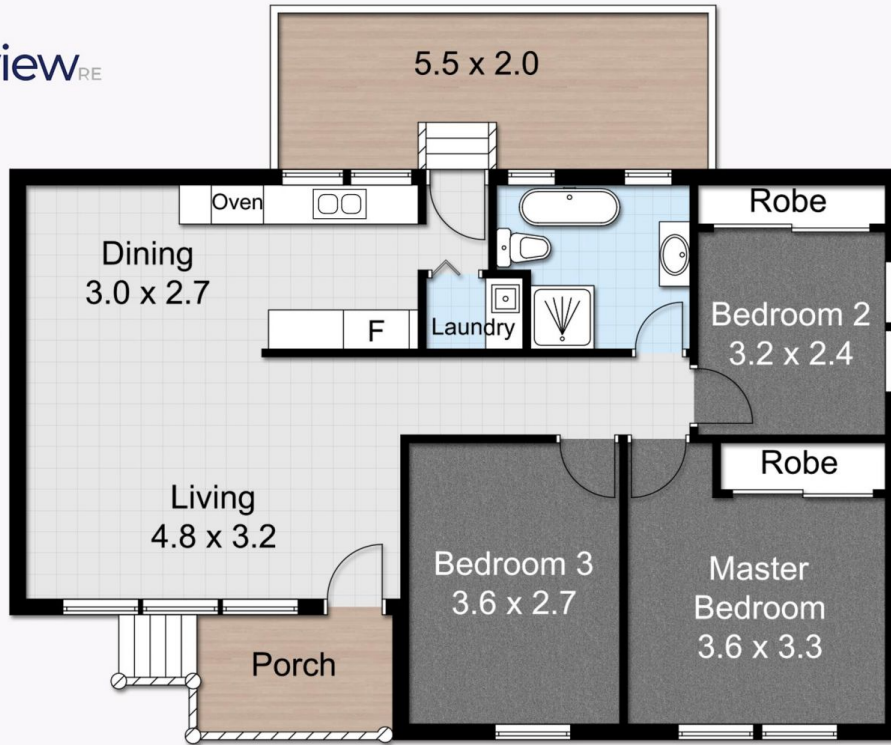

View : <https://www.mountviewre.com.au/lease/nsw/western-sydney/blacktown/residential/house/6775651>

Boasting:

- Brand new kitchen with stainless steel appliances, ample cupboard space and dishwasher
- Open plan living
- Brand new bathroom with frameless shower screens and tub

Total 82m²

Mountview_{RE}

HOUSE

Floor Plans designed for marketing purposes only and are indicative to approximate size and structure.
All dimensions are approximate. Not drawn to exact scale and no liability will be accepted.