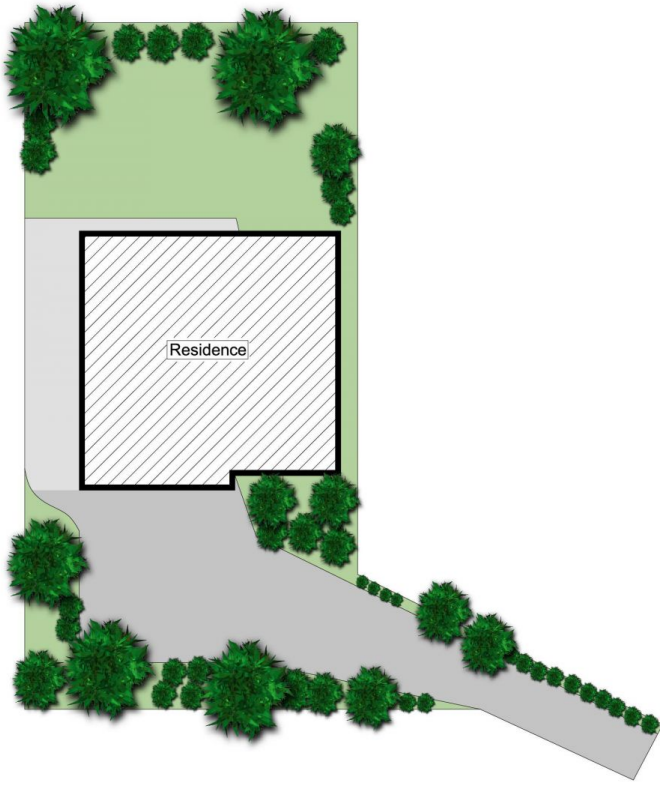

Mountview^{RE}

25 Angara Circuit GLENWOOD NSW

4 2 2

Looking for some peace and quiet, but still like to entertain? Peacefully set back from the street, 25 Angara Cct provides a tranquillity which is rarely found these days - especially so close to transport and the upcoming Bella Vista Train Station. We think your search stops here!

Land Size : 751 sqm
View : <https://www.mountviewre.com.au/sale/nsw/western-sydney/glenwood/residential/house/6738948>

Mountview RE is proud to present this gorgeous family home boasting a spacious yet practical floor plan perfect for the growing family.

Featuring:

- One of the largest blocks in the area
- North Facing Entrance
- Quality timber flooring throughout
- Gorgeous kitchen with 40mm stone benchtops and ample cupboard space
- Guest toilet downstairs with space for an additional

Hesh Rasitha
02 8883 3592

<https://www.mountviewre.com.au>

SITE PLAN

Scale in metres, indicative only. Dimensions are approximate. All information contained herein is gathered from sources we believe to be reliable. However, we cannot guarantee its accuracy and interested persons should rely on their own enquiries.