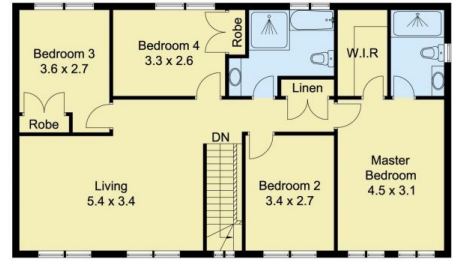

FIRST FLOOR