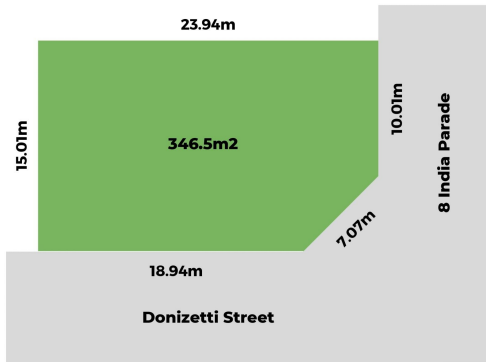

Mountview_{RE}

Mountview_{RE}

8 INDIA PARADE,
ROUSE HILL

ENQUIRE TODAY! - 0420 775 248

8 India Parade Rouse Hill NSW

Located in the heart of the Northwest growth corridor and approximately 1km from Tallawong station,