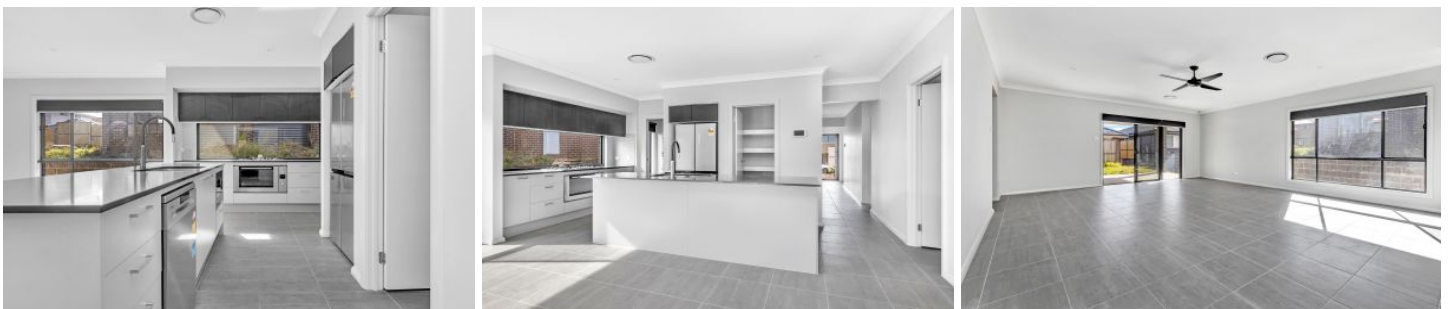

Mountview^{RE}

6 Gilgai Street Box Hill NSW

4 2 2

Stay close to nature while still enjoying the conveniences of urban living in close proximity to nearby shopping centres, restaurants, schools, open green spaces, and upcoming business developments in Box Hill.

View : <https://www.mountviewre.com.au/lease/nsw/western-sydney/box-hill/residential/house/6594736>

Property Features Include:

- Spacious 4 bedroom
- Modern kitchen
- Modern Bathroom
- Close to shops and public transport

Please contact MVRE for more information.

Mvre Rentals
02 8883 3592