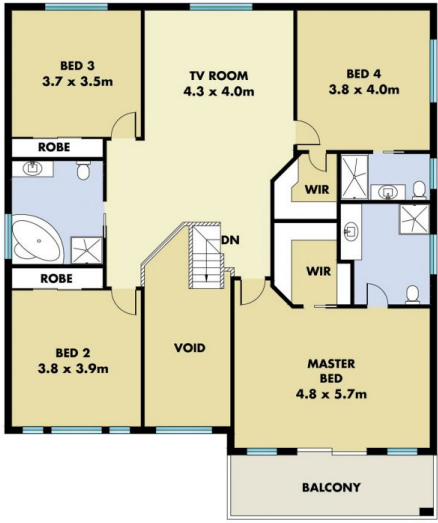

FIRST FLOOR

20 REBELLION CIRCUIT BEAUMONT HILLS