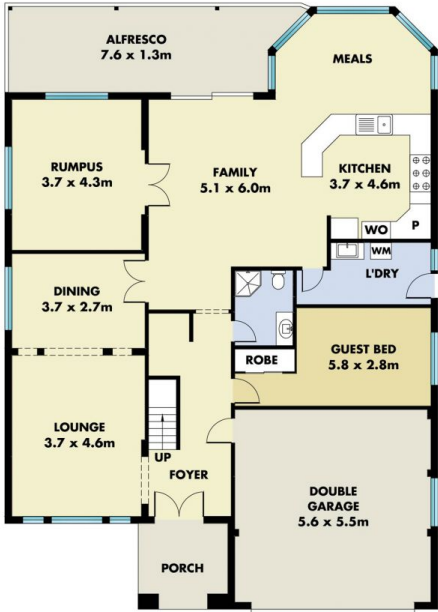

GROUND FLOOR