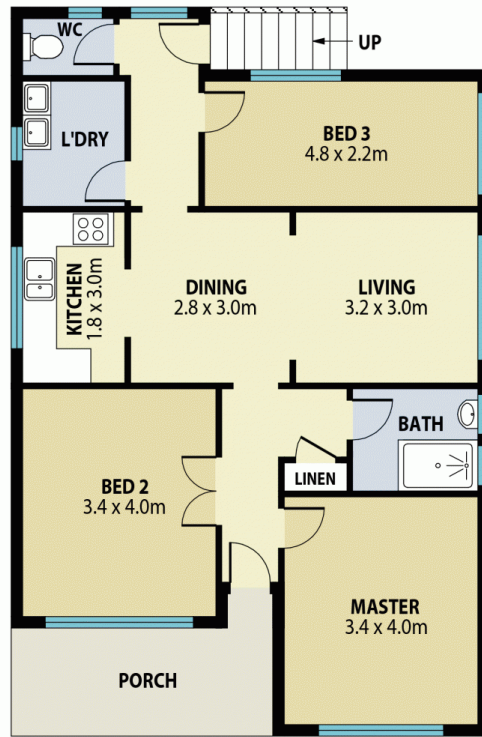

SITE PLAN

33 PRESIDENT ROAD, KELLYVILLE

DISCLAIMER:
PLANS SHOWN ARE FOR MARKETING PURPOSES ONLY. ALL DIMENSIONS ARE APPROXIMATE AND NOT TO SCALE. THEY ARE SUBJECT TO ERRORS AND INACCURACIES AND NO LIABILITY WILL BE ACCEPTED. INTERESTED PARTIES SHOULD MAKE THEIR OWN INQUIRIES.

Mountview^{RE}