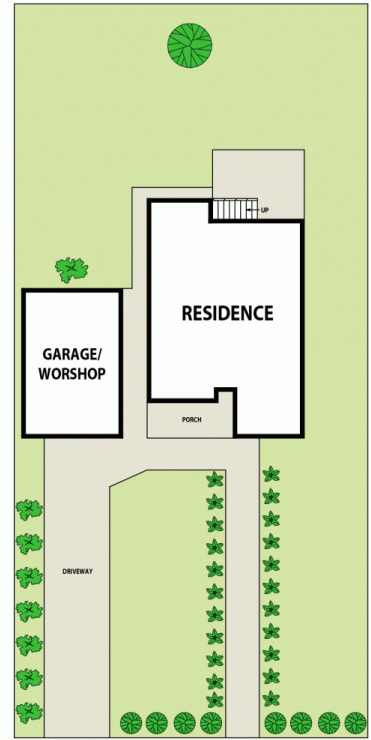

SITE PLAN

33 PRESIDENT ROAD, KELLYVILLE

DISCLAIMER:
PLANS SHOWN ARE FOR MARKETING PURPOSES ONLY. ALL DIMENSIONS ARE APPROXIMATE AND NOT TO SCALE. THEY ARE SUBJECT TO ERRORS AND INACCURACIES AND NO LIABILITY WILL BE ACCEPTED. INTERESTED PARTIES SHOULD MAKE THEIR OWN INQUIRIES.

Mountview^{RE}