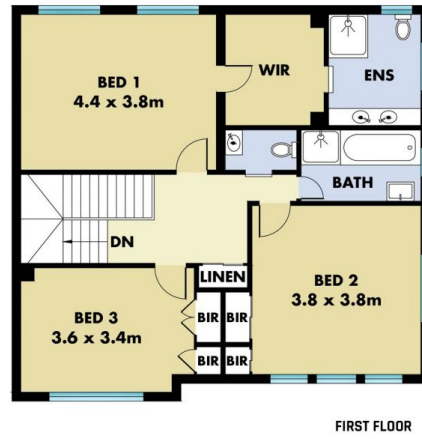

13 IBIS CLOSE BELLA VISTA