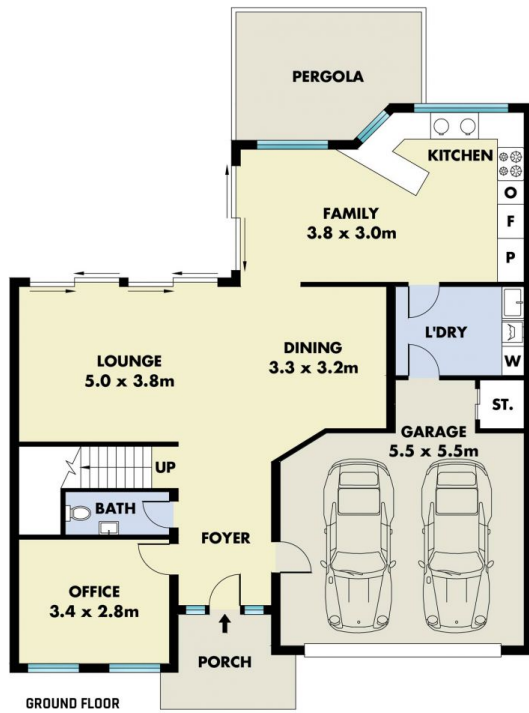

13 IBIS CLOSE BELLA VISTA