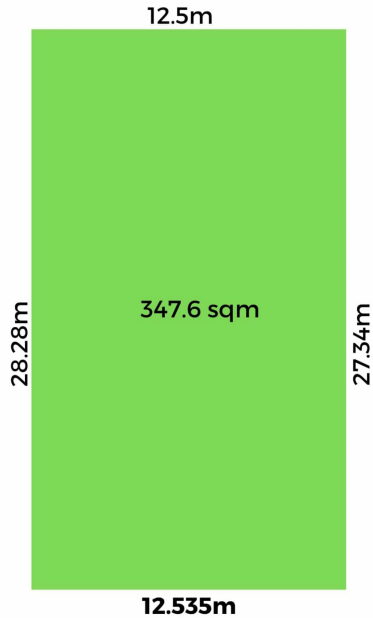

Mountview_{RE}

Mountview_{RE}

57 Natasha Parade, Rouse hill

57 Natasha Parade Rouse Hill NSW

57 NATASHA PARADE, ROUSE HILL

Display House- 25 Nirmal street)

Mountview RE is proud to present this registered lot of 347.3sqm in fastest growing pocket of Rouse Hill.

With so much invested in this community and more to come, this is the place for a family to grow within this

5 3 2

Price : \$ 650,000

Land Size : 347 sqm

View : <https://www.mountviewre.com.au/sale/nsw/hills/rouse-hill/residential/land/5986607>