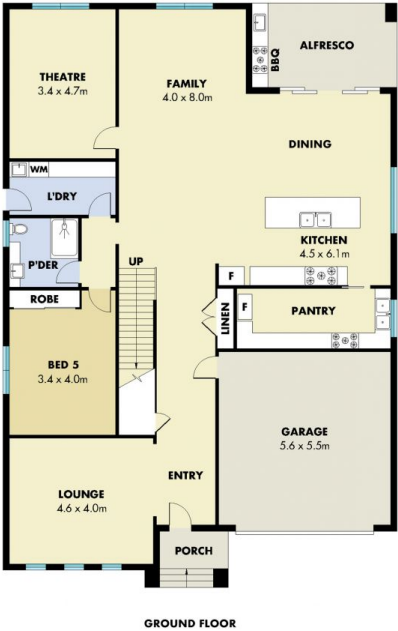

101 YATING AVENUE SCHOFIELDS