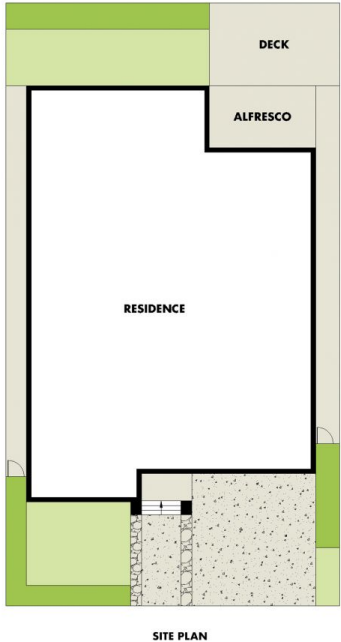

101 YATING AVENUE SCHOFIELDS