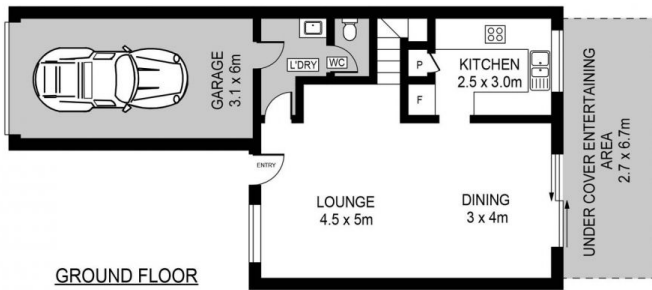

GROUND FLOOR