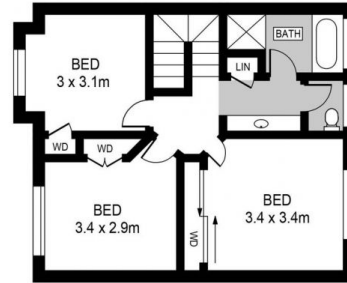

- Spacious open plan living and dining area featuring split system air conditioning
- Functional kitchen with gas cooktop, stainless steel appliances, tranquil outlook to yard
- Three well-scaled bedrooms all fitted with built-in wardrobes
- Family bathroom with shower, bath and separate toilet, second toilet in powder room downstairs
- Sun-drenched, private North facing rear yard with covered outdoor entertaining decking
- Single garage with internal entry through laundry, side access to rear yard
- Extras include ducted air conditioning upstairs, timber

Affie Asadi
02 8883 3592

Mvre Rentals
02 8883 3592

SITE PLAN (NOT TO SCALE)

GROUND FLOOR

FIRST FLOOR

17 Scenic Grove, Glenwood