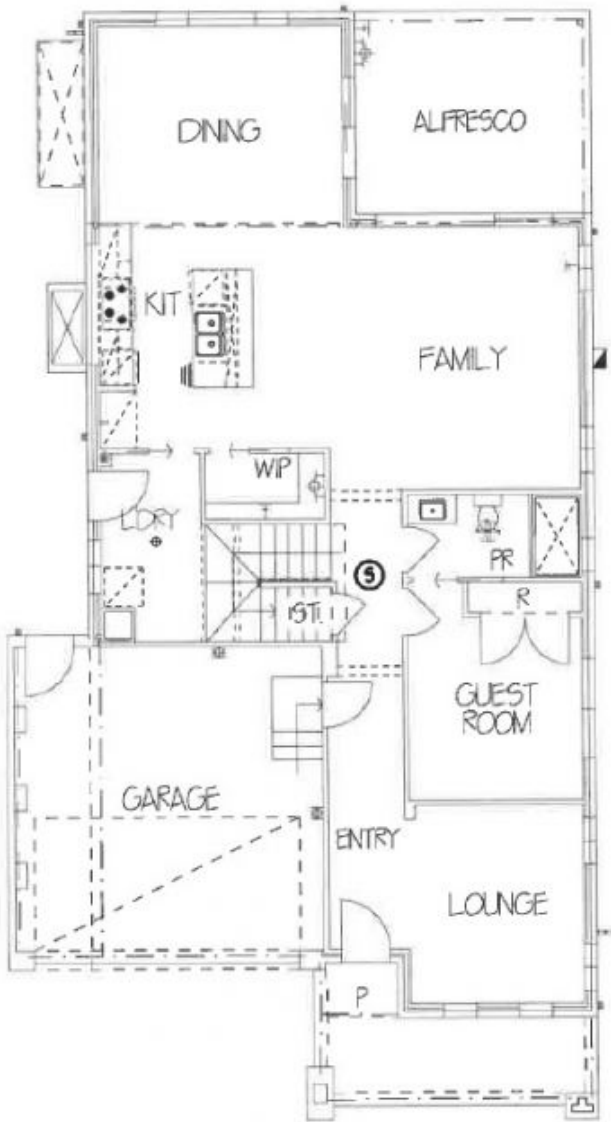

Note: Landscaping will be completed prior to tenants moving in.

Boasting:

- Multiple living and dining areas including upstairs rumpus room
- Master suite with luxurious ensuite and enormous walk in robe
- Full bedroom and bathroom downstairs
- Open plan kitchen with Smeg appliances, 900mm gas 5 burner cooktop , Smeg dishwasher and ample storage space
- Undercover alfresco area

Mvre Rentals
02 8883 3592

Affie Asadi
02 8883 3592

**GROUND FLOOR
ELECTRICAL PLAN 1:100**

**FIRST FLOOR
ELECTRICAL PLAN 1:100**