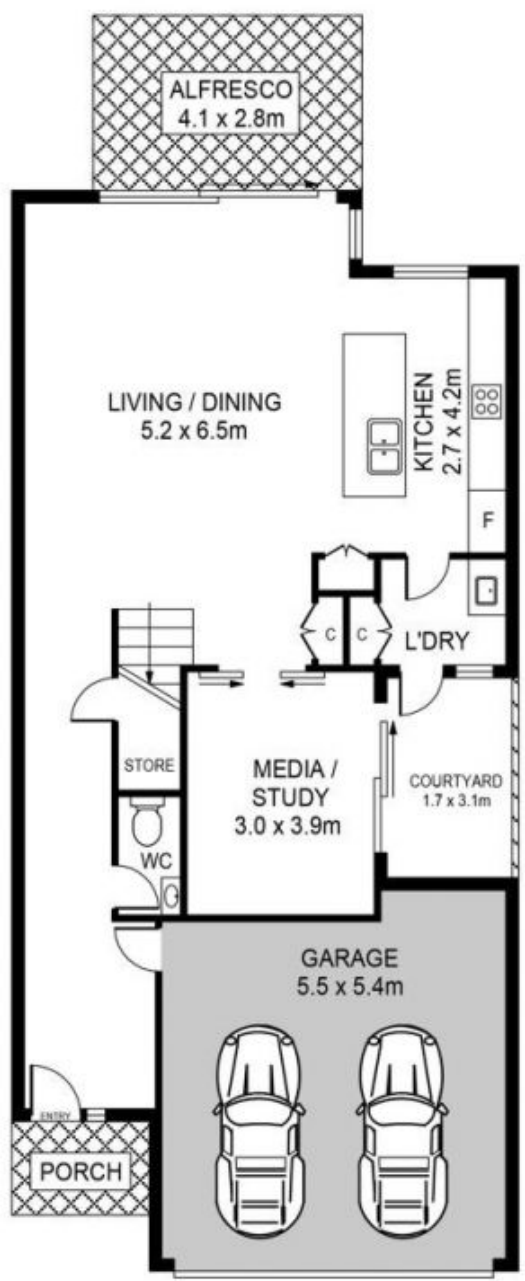

**Rahul Sehgal**  
02 8883 3592

**Hesh Rasitha**  
02 8883 3592

<https://www.mountviewre.com.au>

SITE PLAN

GROUND FLOOR

FIRST FLOOR

84 CENTRAL PARK AVENUE, NORWEST