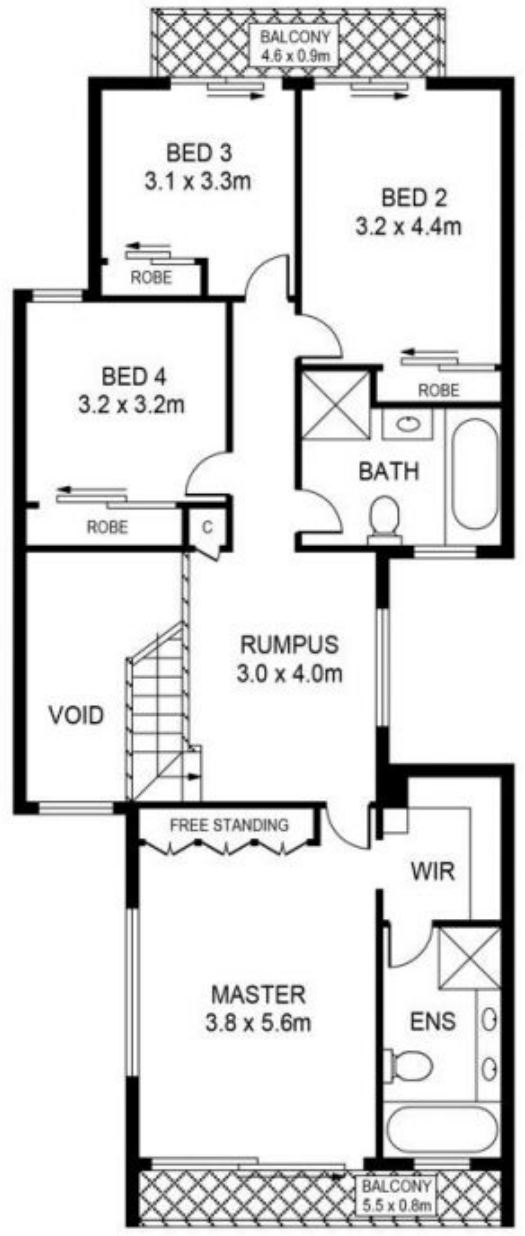

**Rahul Sehgal**  
02 8883 3592

**Hesh Rasitha**  
02 8883 3592

<https://www.mountviewre.com.au>

SITE PLAN

GROUND FLOOR

FIRST FLOOR

84 CENTRAL PARK AVENUE, NORWEST