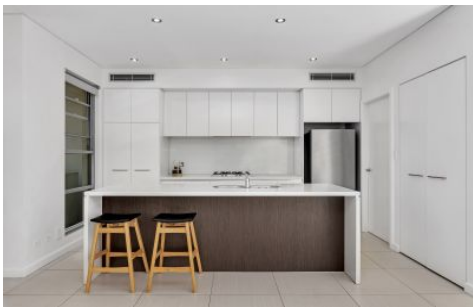

Mountview_{RE}