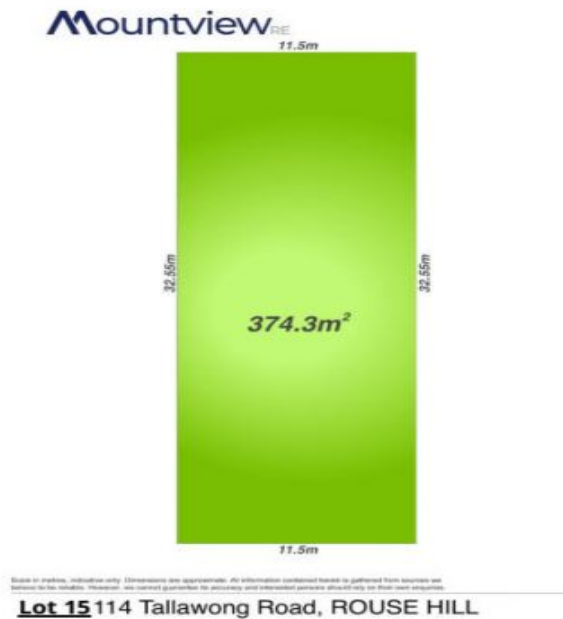

Mountview^{RE}

15/114 Tallawong Road Road Rouse Hill NSW

LOT 15, 114 TALLAWONG ROAD, ROUSE HILL
AGENT ON SITE SATURDAY 10am to 5pm.

Price : \$ 636,310

View : <https://www.mountviewre.com.au/sale/nsw/hills/rouse-hill/residential/land/5909781>

Lots ranging from 250sqm to 450sqm available - contact the team to secure your lot today!

Mountview RE is proud to present this level block located in one of the most popular pockets of Rouse Hill within walking distance to Tallawong train station and retail precinct.