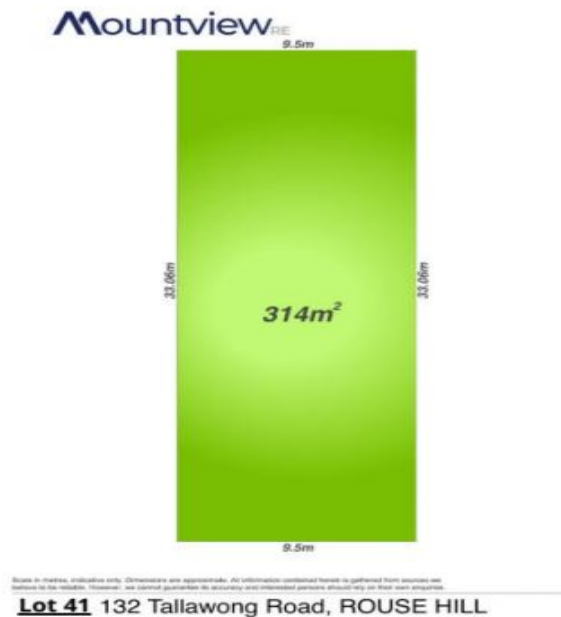

Mountview^{RE}

41/132 Tallawong Road Rouse Hill NSW

Lot 41/132 TALLAWONG ROAD, ROUSE HILL

Sales office:

Display center open Saturday & Sunday, please call for appointments.

Location: 2 Patel Street, Rouse Hill.

Lots ranging from 250sqm to 400sqm available - contact the team to secure your lot today!

Mountview RE is proud to present this estate located in one of the most popular pockets of Rouse Hill within walking distance to Tallawong train station and retail precinct.

High side on Tallawong is one of the most premium estates at Tallawong Road being on the high side of the Street, there are no restriction on timeframe and ability to choose your own builder, and the opportunities to design your own home are endless.

Location:

- ? 1.2km from Tallawong Metro Station
- ? 1.5km from Rouse Hill Anglican College
- ? 350m from future Tallawong Rd playing fields
- ? 3km from Rouse Hill Town Centre
- ? 3km from future Rouse Hill Hospital
- ? Short 10min drive to Marsden Park Super Centre including Costco & Ikea

Price : $ 530,000

View : <https://www.mountviewre.com.au/sale/nsw/hills/rouse-hill/residential/land/5900883>