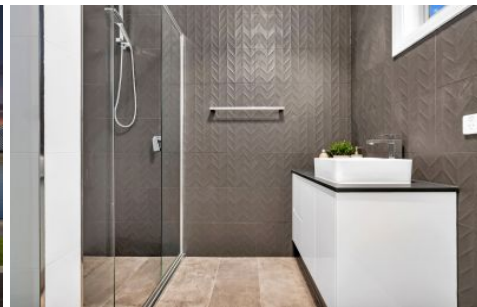

Mountview_{RE}

34 Constance Avenue Schofields NSW

4 🛏 3 🚿 2 🚗

Mountview RE is proud to present this BRAND New home within walking distance to Schofields Train Station.

Price : \$ 870,000
Land Size : 250 sqm
View : <https://www.mountviewre.com.au/sale/nsw/western-sydney/schofields/residential/house/5891136>