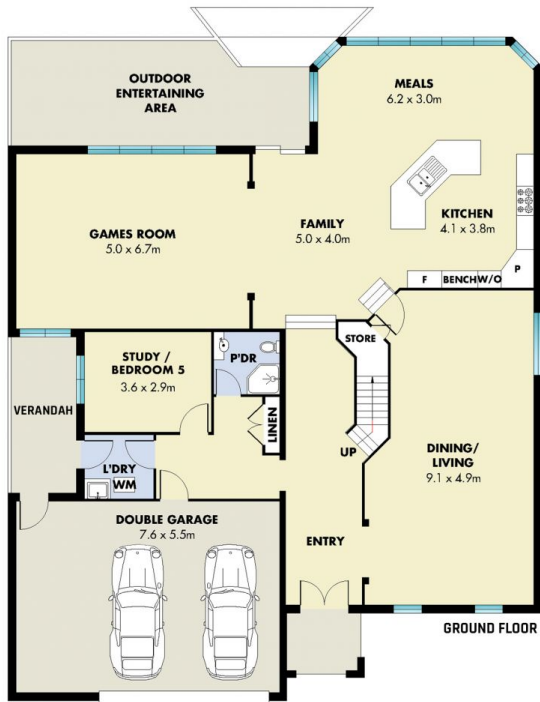

41 VALENTI CRESCENT KELLYVILLE