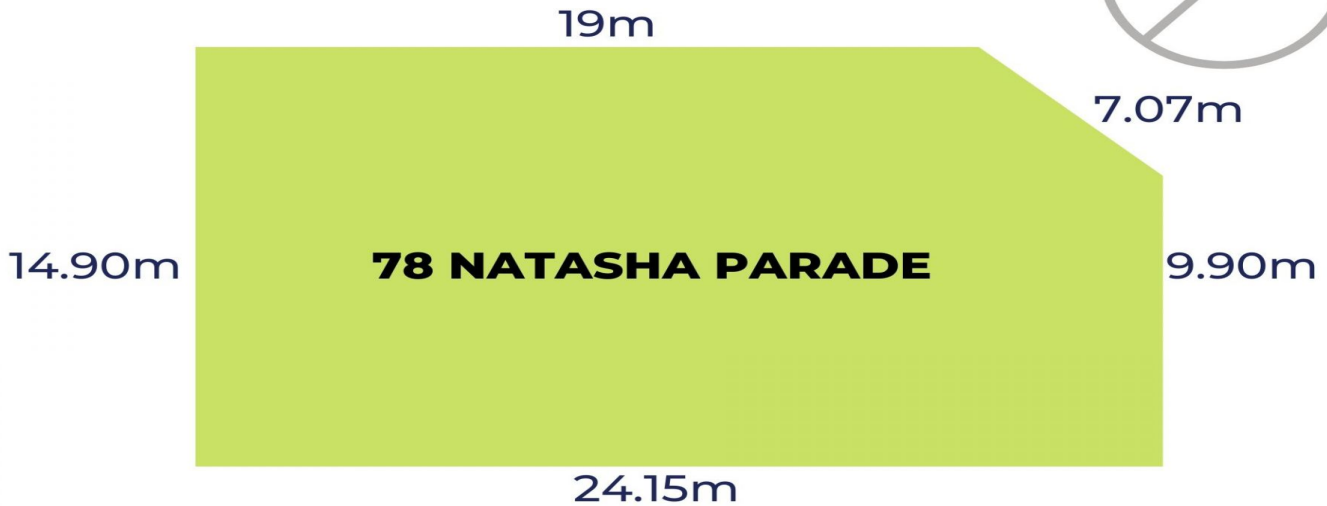

Mountview_{RE}

Mountview_{RE}

78 Natasha Parade Rouse Hill NSW

4 2 2

Display House- Lot 25/115 Uma street (Corner of Uma & Nirmal street)
Mountview RE is proud to present this registered lot of 347.3sqm in fastest growing pocket of Rouse Hill.