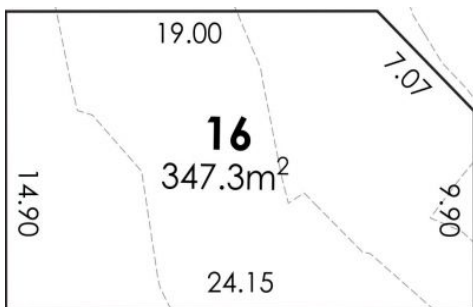

Mountview_{RE}

Mountview_{RE}

78 Natasha Parade Rouse Hill NSW

4 2 2

Display House- Lot 25/115 Uma street (Corner of Uma & Nirmal street)
Mountview RE is proud to present this registered lot of 347.3sqm in fastest growing pocket of Rouse Hill.