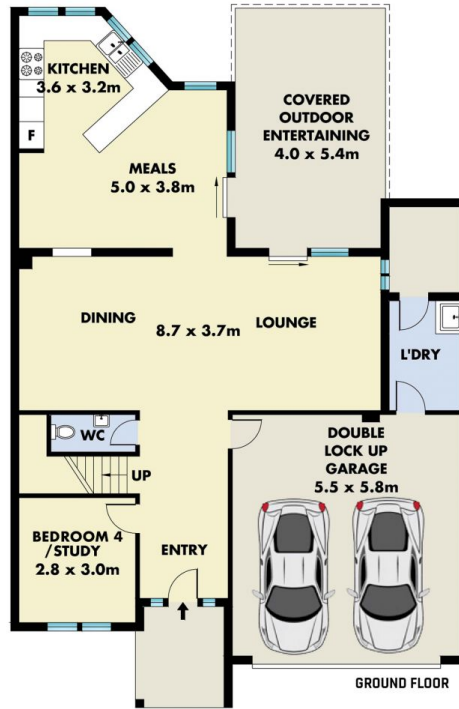

Internal: 169.80m²
External: 24.87m²
Garage: 31.90m²

3 SKYLARK CIRCUIT BELLA VISTA