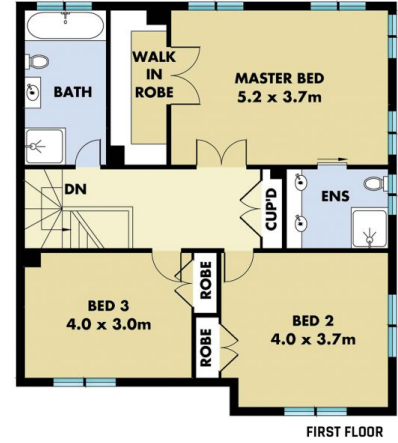

Internal: 169.80m²
External: 24.87m²
Garage: 31.90m²

3 SKYLARK CIRCUIT BELLA VISTA