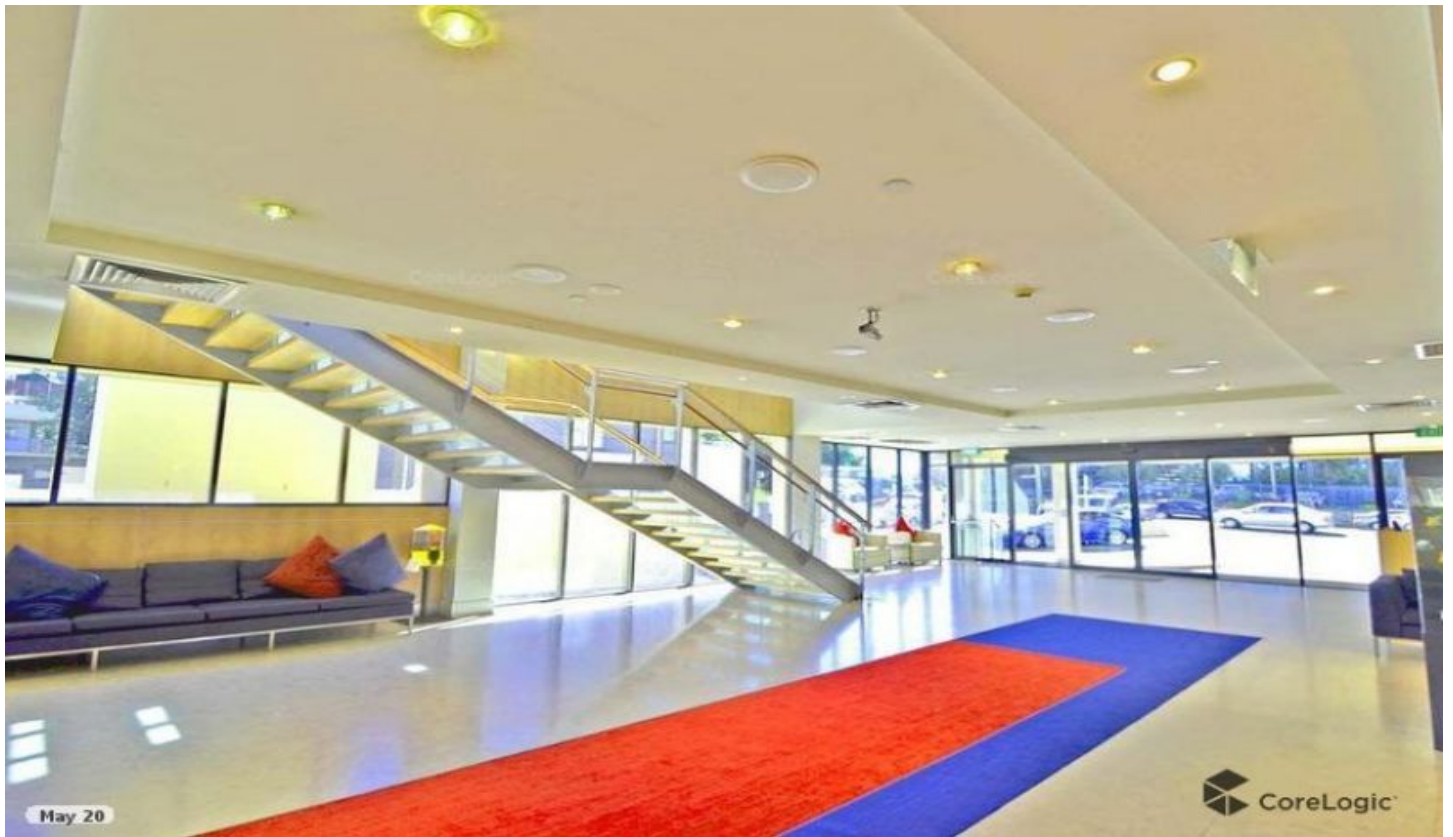

Mountview_{RE}

511/110-114 James Ruse Drive Rosehill NSW

1 1 1

Furnished apartment with all the luxury living. Close to public transport & all amenities.

View : <https://www.mountviewre.com.au/lease/nsw/parra-matta/rosehill/residential/apartment/5629769>

Features include:

- Ducted air-con
- Built in wardrobe
- Washer/dryer
- Dishwasher
- Electric cooktop
- Microwave oven
- Refrigerator
- Spacious bathroom
- Queen size bed
- Table lamps
- Study desk and chair
- Coffee table
- Wide balcony over-viewing CBD, Rosehill racecourse,

<https://www.mountviewre.com.au>